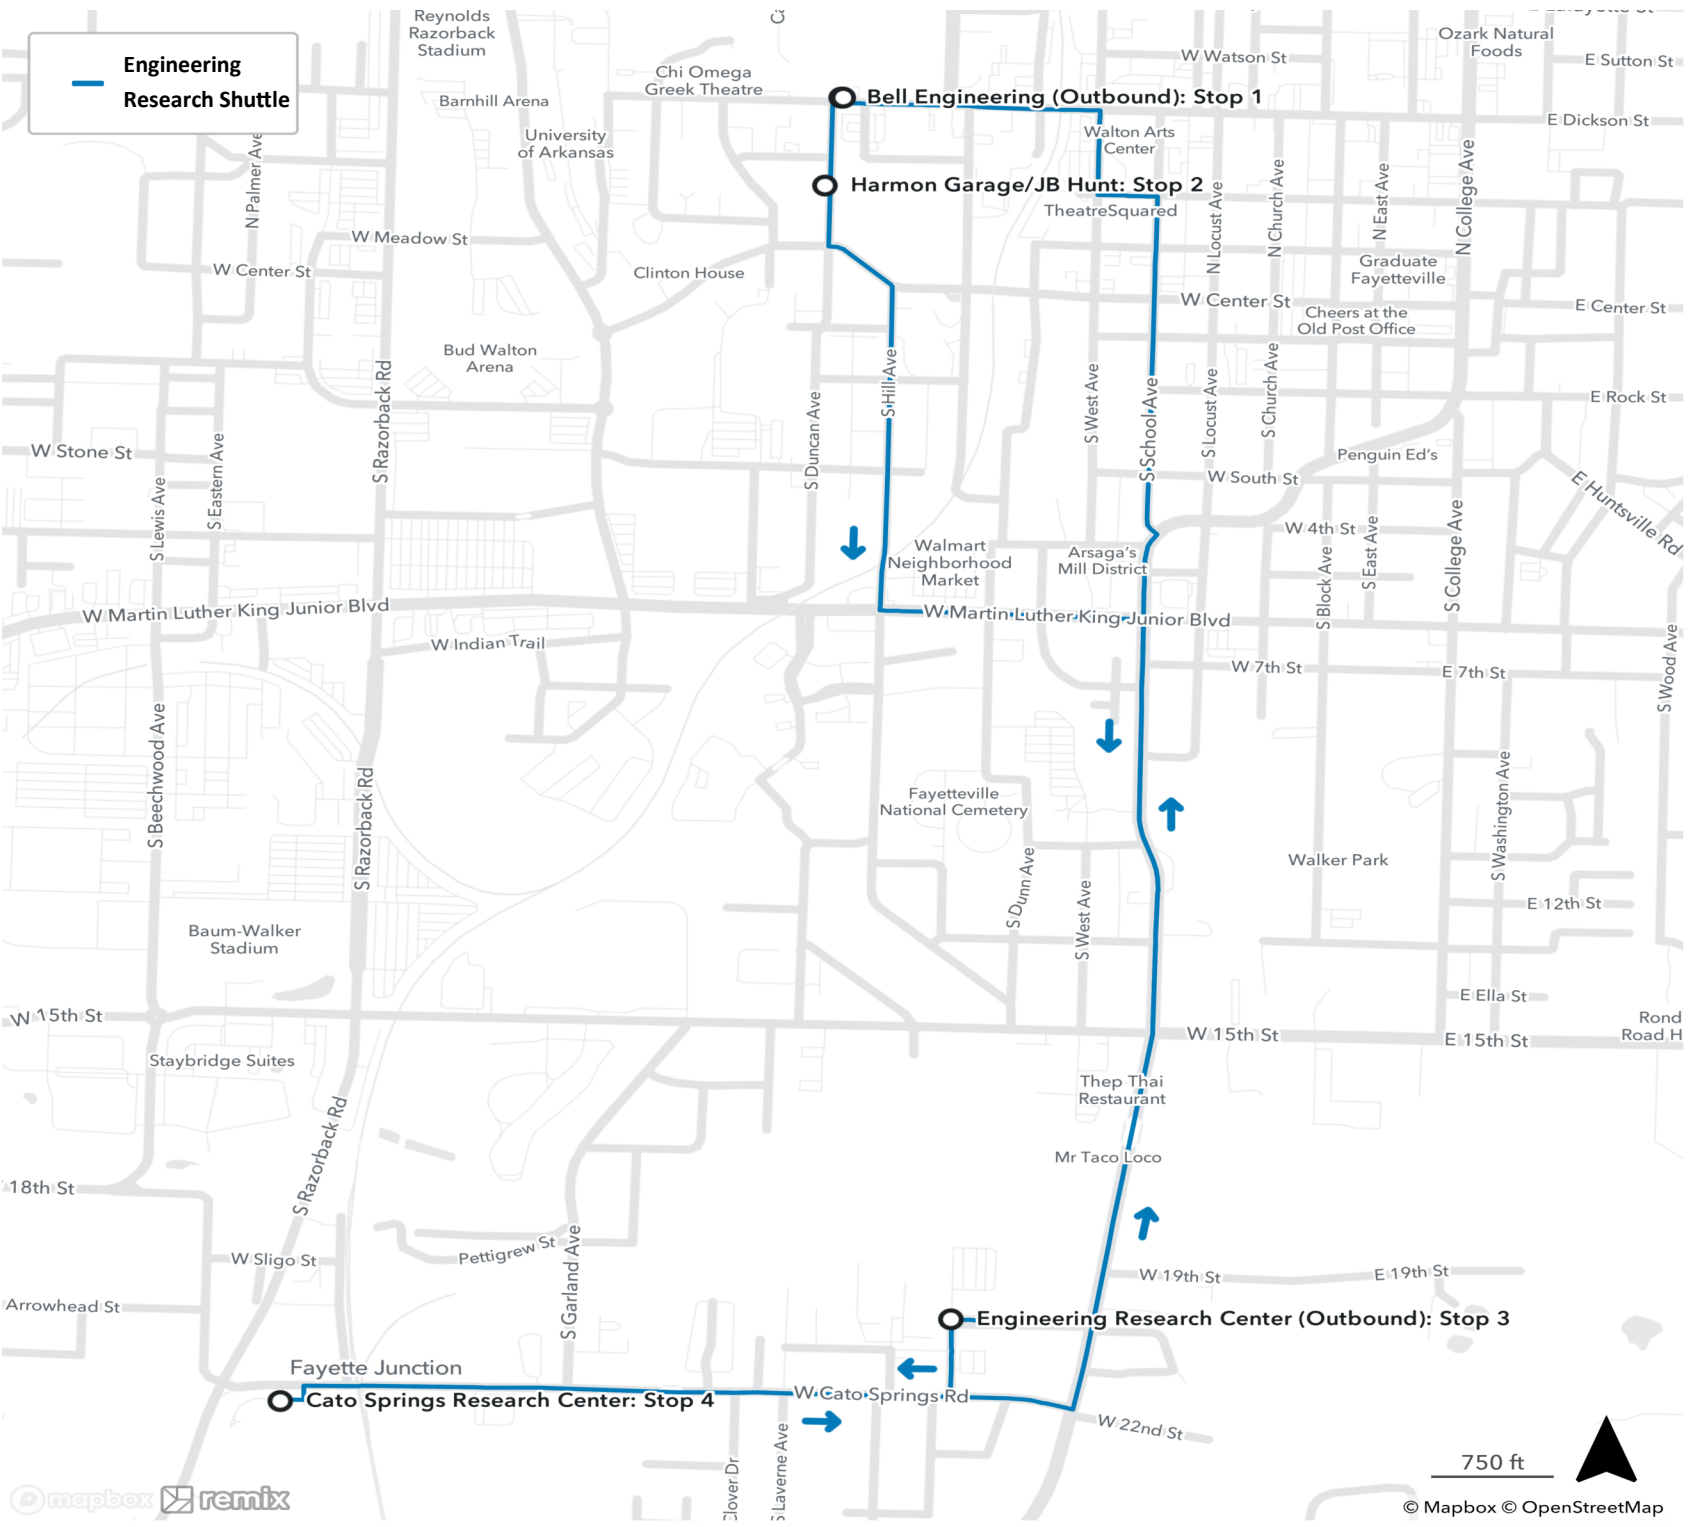

UNIVERSITY OF ARKANSAS

College of Engineering

Lost & Found call (479) 575-7433 (RIDE)