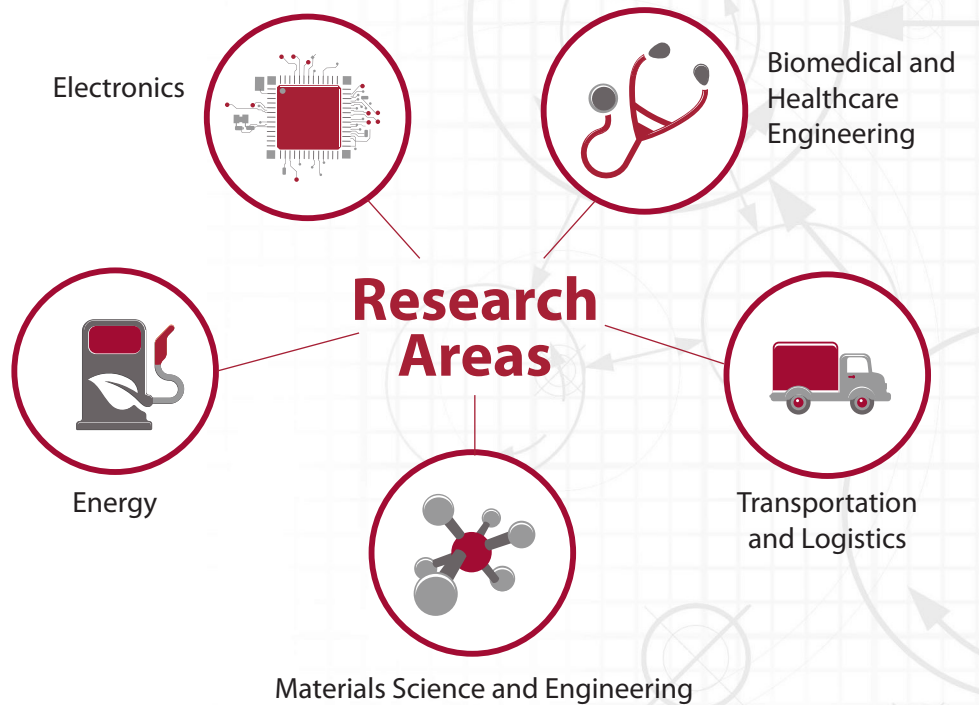

28.6

Average ACT Score

20%

Ethnic Minority Students
(All Enrollment)

17,000

Approximate Alumni

Administration

- John English** Dean of Engineering
- Norman Dennis** Senior Associate Dean
- Heather Nachtmann** Associate Dean for Research
- Lalit Verma** Department Head Biological and Agricultural Engineering
- Raj Rao** Department Head Biomedical Engineering
- David Ford** Department Head Ralph E. Martin Department of Chemical Engineering
- Micah Hale** Department Head Civil Engineering
- Frank Liu** Department Head Computer Science and Computer Engineering
- Juan Balda** Department Head Electrical Engineering
- Ed Pohl** Department Head Industrial Engineering
- Darin Nutter** Department Head Mechanical Engineering