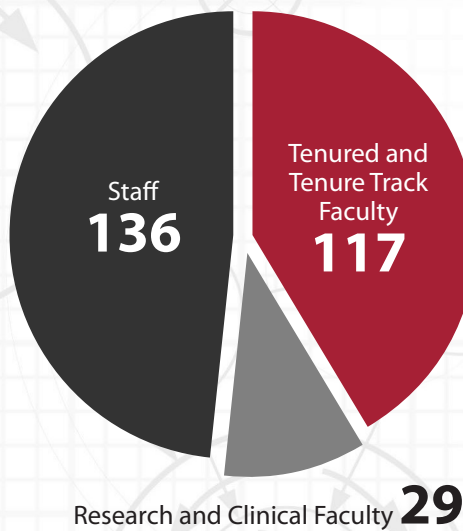

2017
2018

COLLEGE OF ENGINEERING FAST FACTS

Preparing You For Your Tomorrow

Degrees Awarded 2016-17

Faculty + Staff

Fall 2017 Enrollment

\$19M

in New
Research Grants

17

Interdisciplinary
Research Centers

159

Mean Quantitative GRE Score

24%

Female Students
(All Enrollment)

25%

First Generation Undergrads