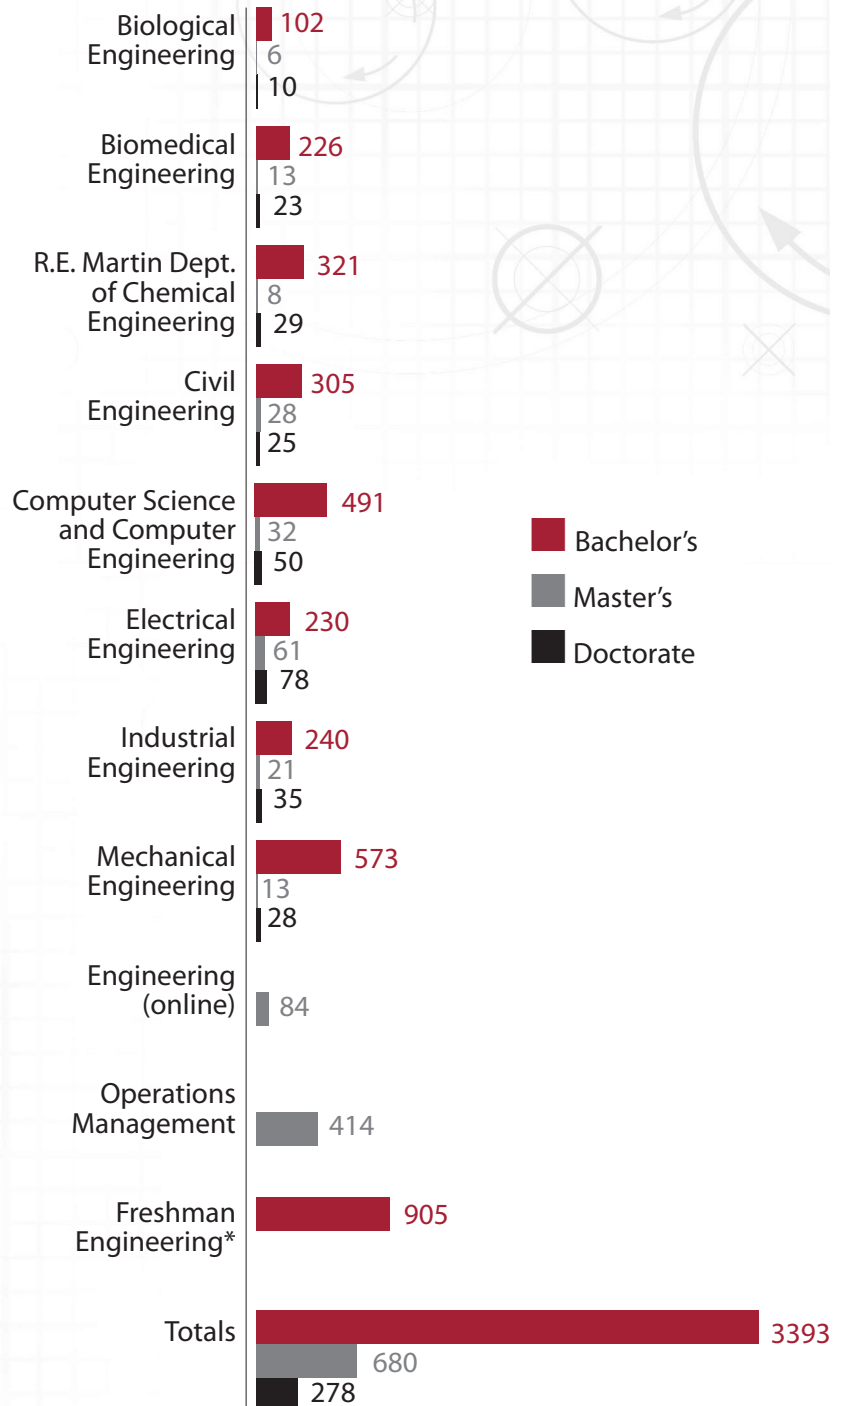

2017
2018

COLLEGE OF ENGINEERING FAST FACTS

Preparing You For Your Tomorrow

Degrees Awarded 2016-17

Faculty + Staff

Fall 2017 Enrollment

\$19M

in New
Research Grants

17

Interdisciplinary
Research Centers

159

Mean Quantitative GRE Score

24%

Female Students
(All Enrollment)

25%

First Generation Undergrads