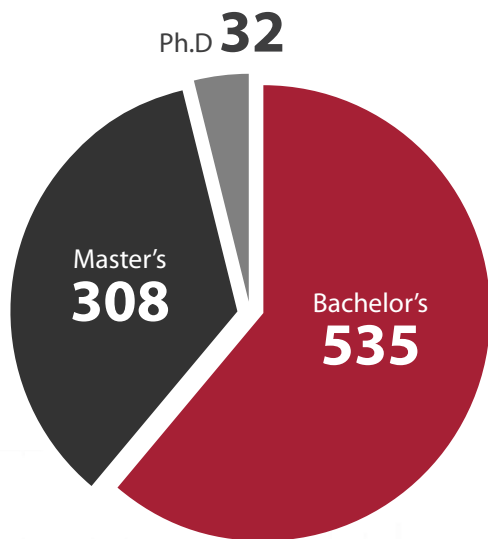

2017
2018

COLLEGE OF ENGINEERING FAST FACTS

Preparing You For Your Tomorrow

Degrees Awarded 2016-17

Faculty + Staff

Fall 2017 Enrollment

\$19M

in New
Research Grants

17

Interdisciplinary
Research Centers

159

Mean Quantitative GRE Score

24%

Female Students
(All Enrollment)

25%

First Generation Undergrads